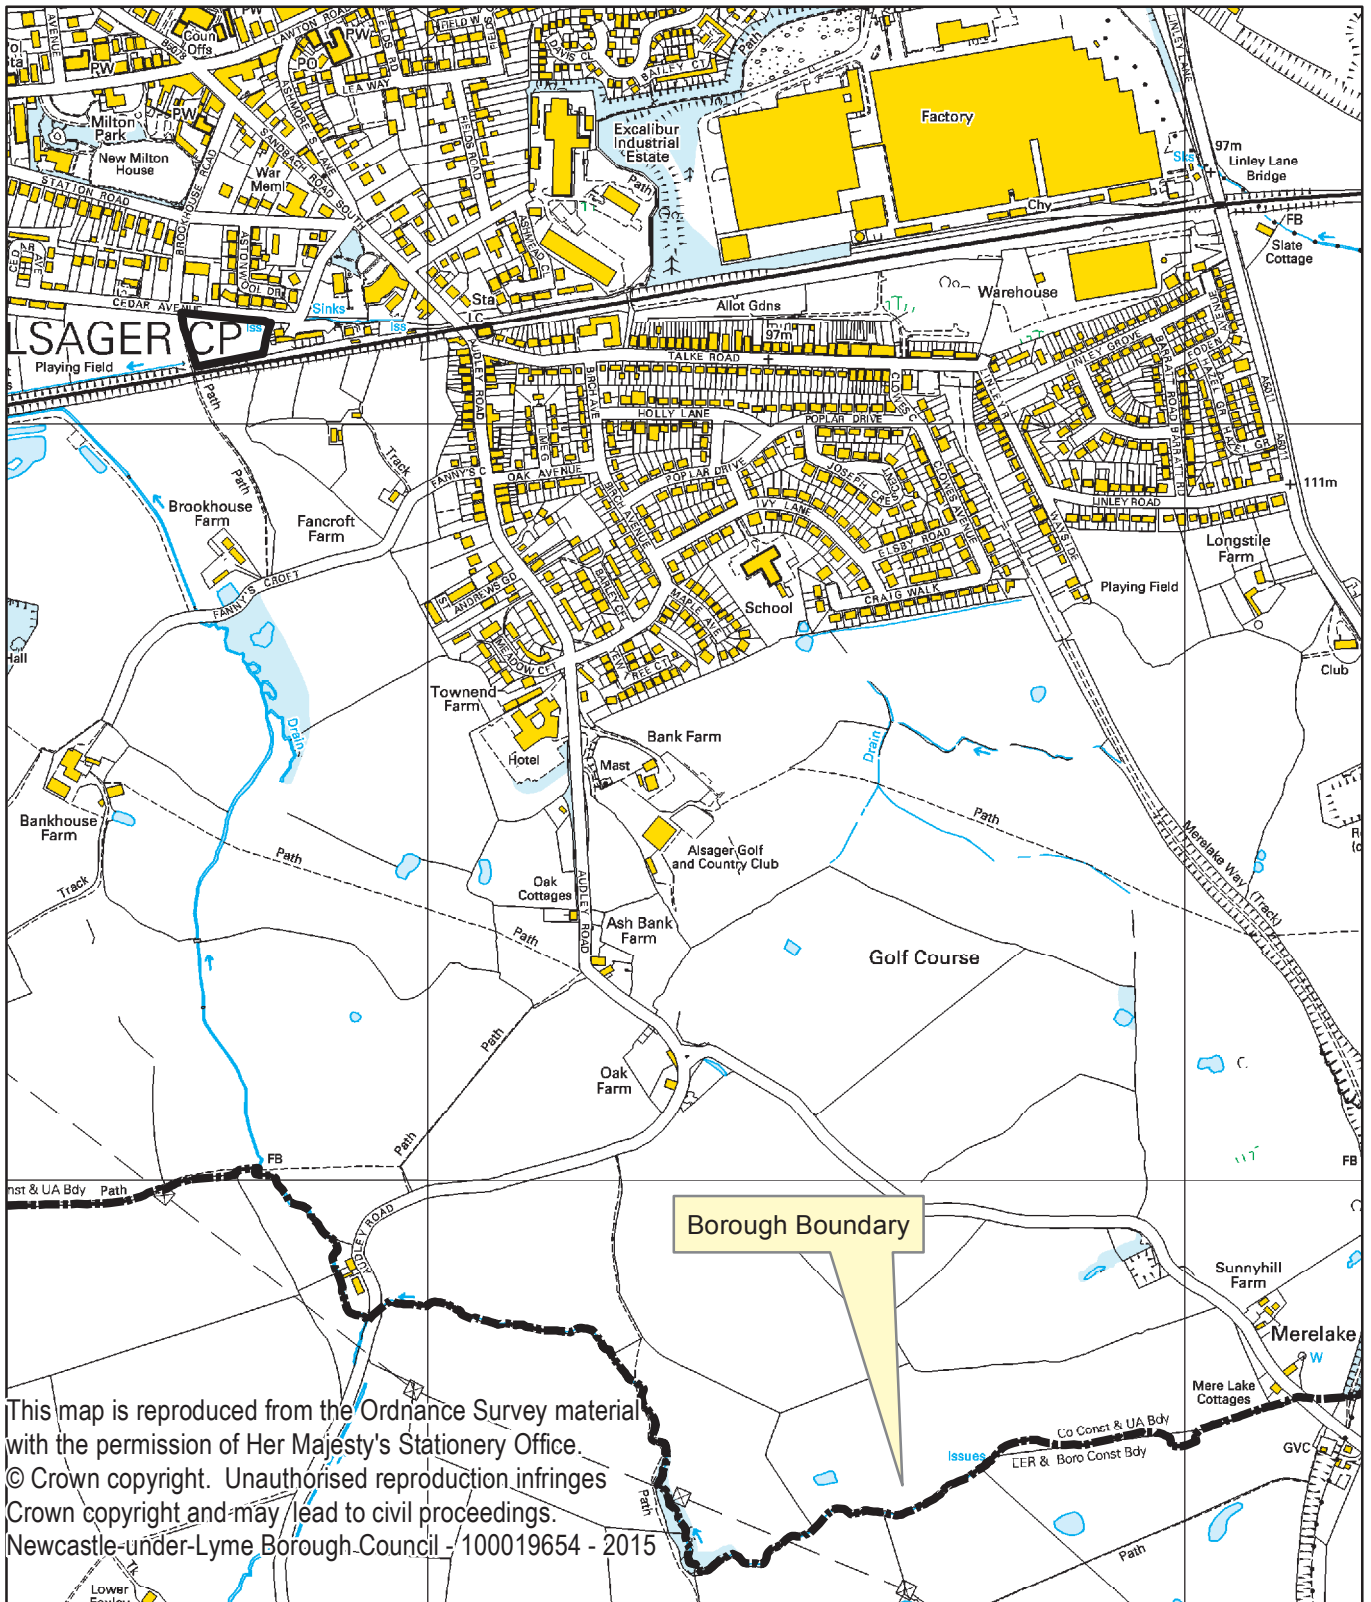

Land off Cedar Avenue, Alsager
CE Reference 16/1352C
NBC reference 348/234

26th April 2016

1:10,000